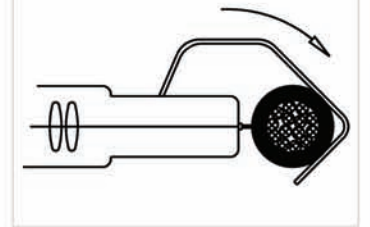

SC 3/1C: Cable stripper with adjustable internal blade and external single sided knife. For Ø 8-28mm cables. Supplied with internal spare blade. We suggest to purchase this tool together with the protective cover.

Order code	ESD Order code	Cables Ø mm	Weight (gr)	Lenght (mm)
SC 3/1C	-	8-28	80	190

SC 4/2C

SC 4/2C: Cable stripper with adjustable internal blade and external single sided knife with hook. For Ø 8-28mm cables. Supplied with internal spare blade. We suggest to purchase this tool together with the protective cover.

Order code	ESD Order code	Cables Ø mm	Weight (gr)	Lenght (mm)
SC 4/2C	-	8-28	80	177

SC 5/ST

SC 5/ST: Cable stripper with adjustable internal blade for Ø 28-35mm cables. Supplied with internal spare blade.

Order code	ESD Order code	Cables Ø mm	Weight (gr)	Lenght (mm)
SC 5/ST	-	28-35	66	150

SC 6/ST

SC 6/ST: Cable stripper with adjustable internal blade for Ø 35-50mm cables. Supplied with internal spare blade.