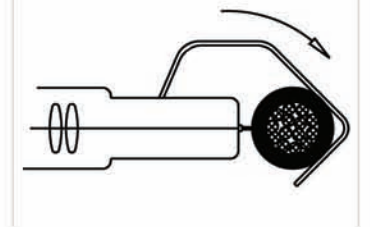

SC 3/1C: Cable stripper with adjustable internal blade and external single sided knife. For Ø 8-28mm cables. Supplied with internal spare blade. We suggest to purchase this tool together with the protective cover.

Order code	ESD Order code	Cables Ø mm	Weight (gr)	Lenght (mm)
SC 3/1C	-	8-28	80	190

SC 4/2C

SC 4/2C: Cable stripper with adjustable internal blade and external single sided knife with hook. For Ø 8-28mm cables. Supplied with internal spare blade. We suggest to purchase this tool together with the protective cover.

Order code	ESD Order code	Cables Ø mm	Weight (gr)	Lenght (mm)
SC 4/2C	-	8-28	80	177

SC 5/ST

SC 5/ST: Cable stripper with adjustable internal blade for Ø 28-35mm cables. Supplied with internal spare blade.

Order code	ESD Order code	Cables Ø mm	Weight (gr)	Lenght (mm)
SC 5/ST	-	28-35	66	150

SC 6/ST

SC 6/ST: Cable stripper with adjustable internal blade for Ø 35-50mm cables. Supplied with internal spare blade.